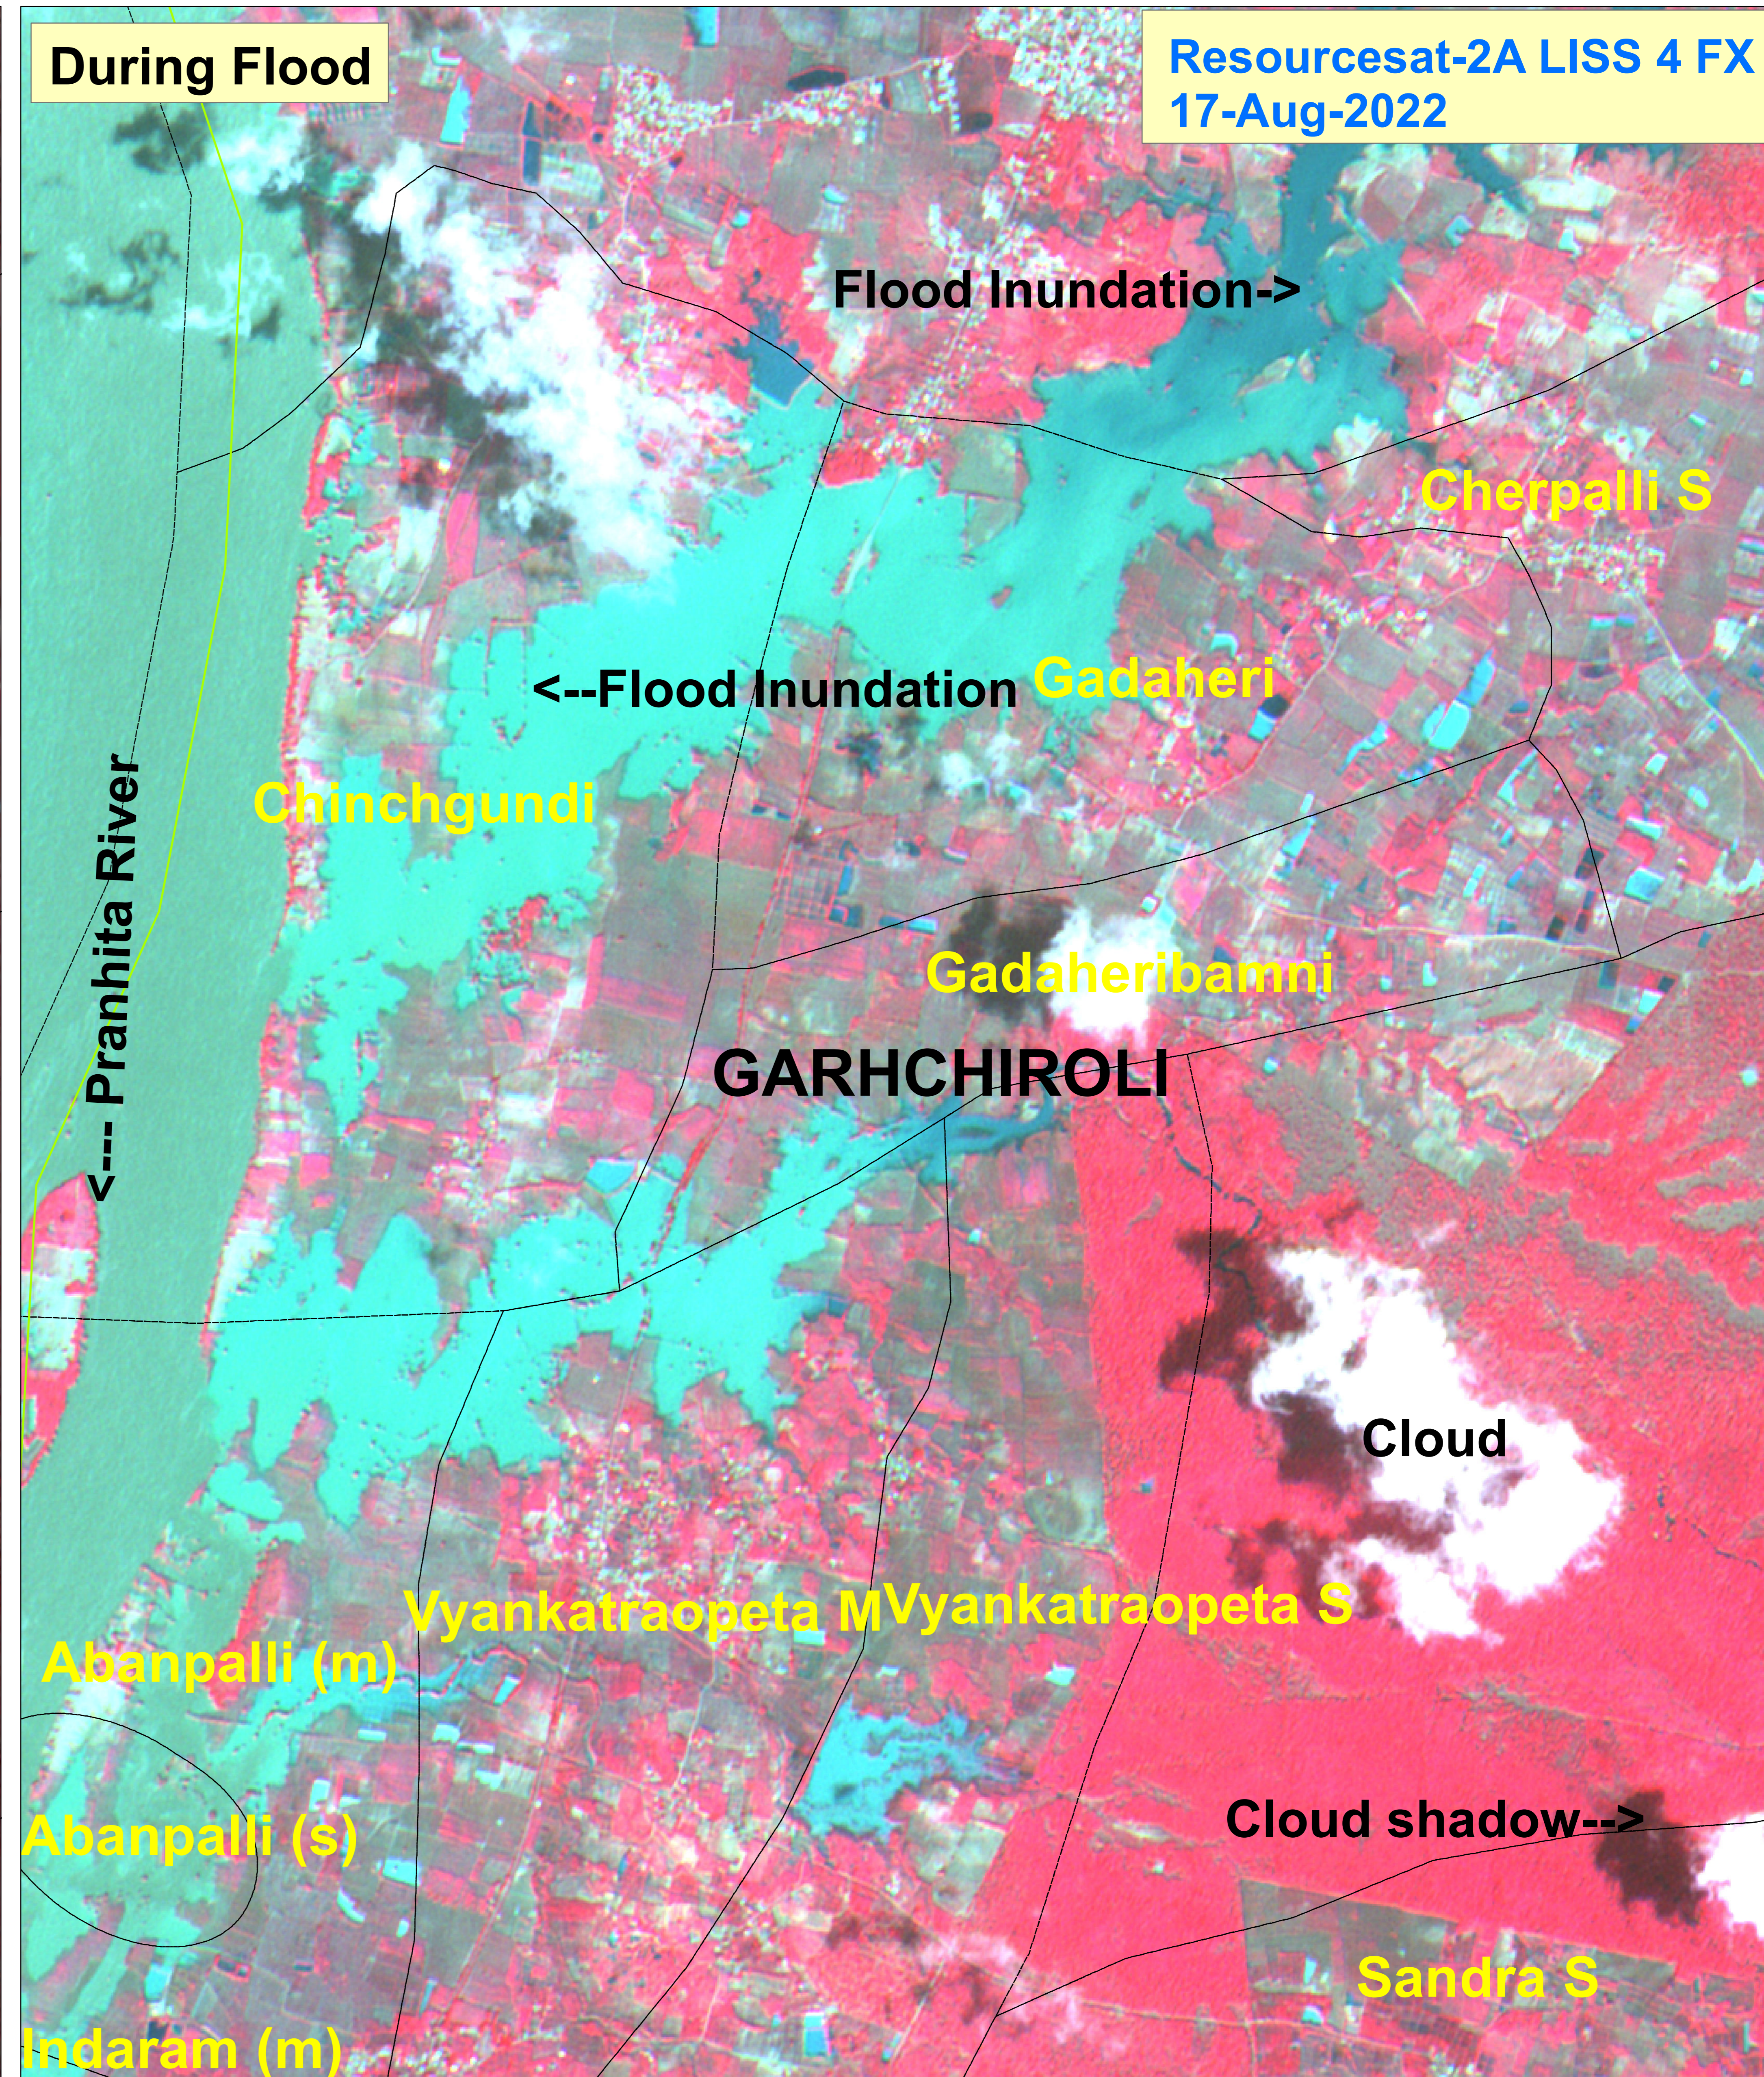

Flood Inundated areas in Part of Garhchiroli District, Maharashtra State

DISASTER EVENT ID:08-FLD-2022-MH

VAP ID: 2022/07

Date of Issue : 18.08.2022

Legend

- District Boundary
- Village Boundary
- Flood Inundation