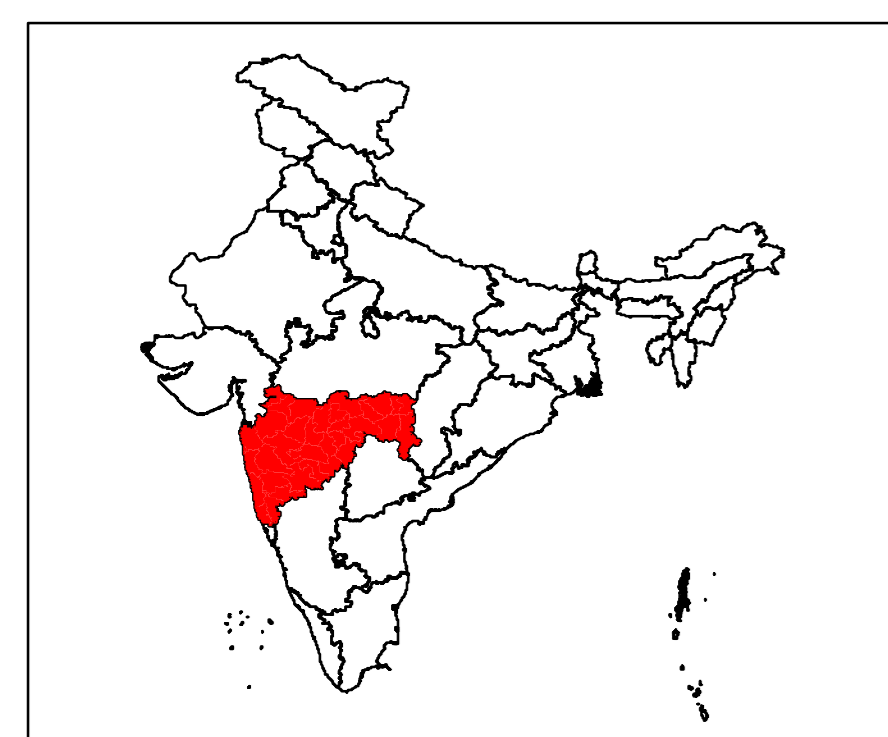

Flood Inundated areas in Part of Garhchiroli District, Maharashtra State

DISASTER EVENT ID:08-FLD-2022-MH

VAP ID: 2022/07

Date of Issue : 18.08.2022

Legend

- District Boundary
- Village Boundary
- Flood Inundation