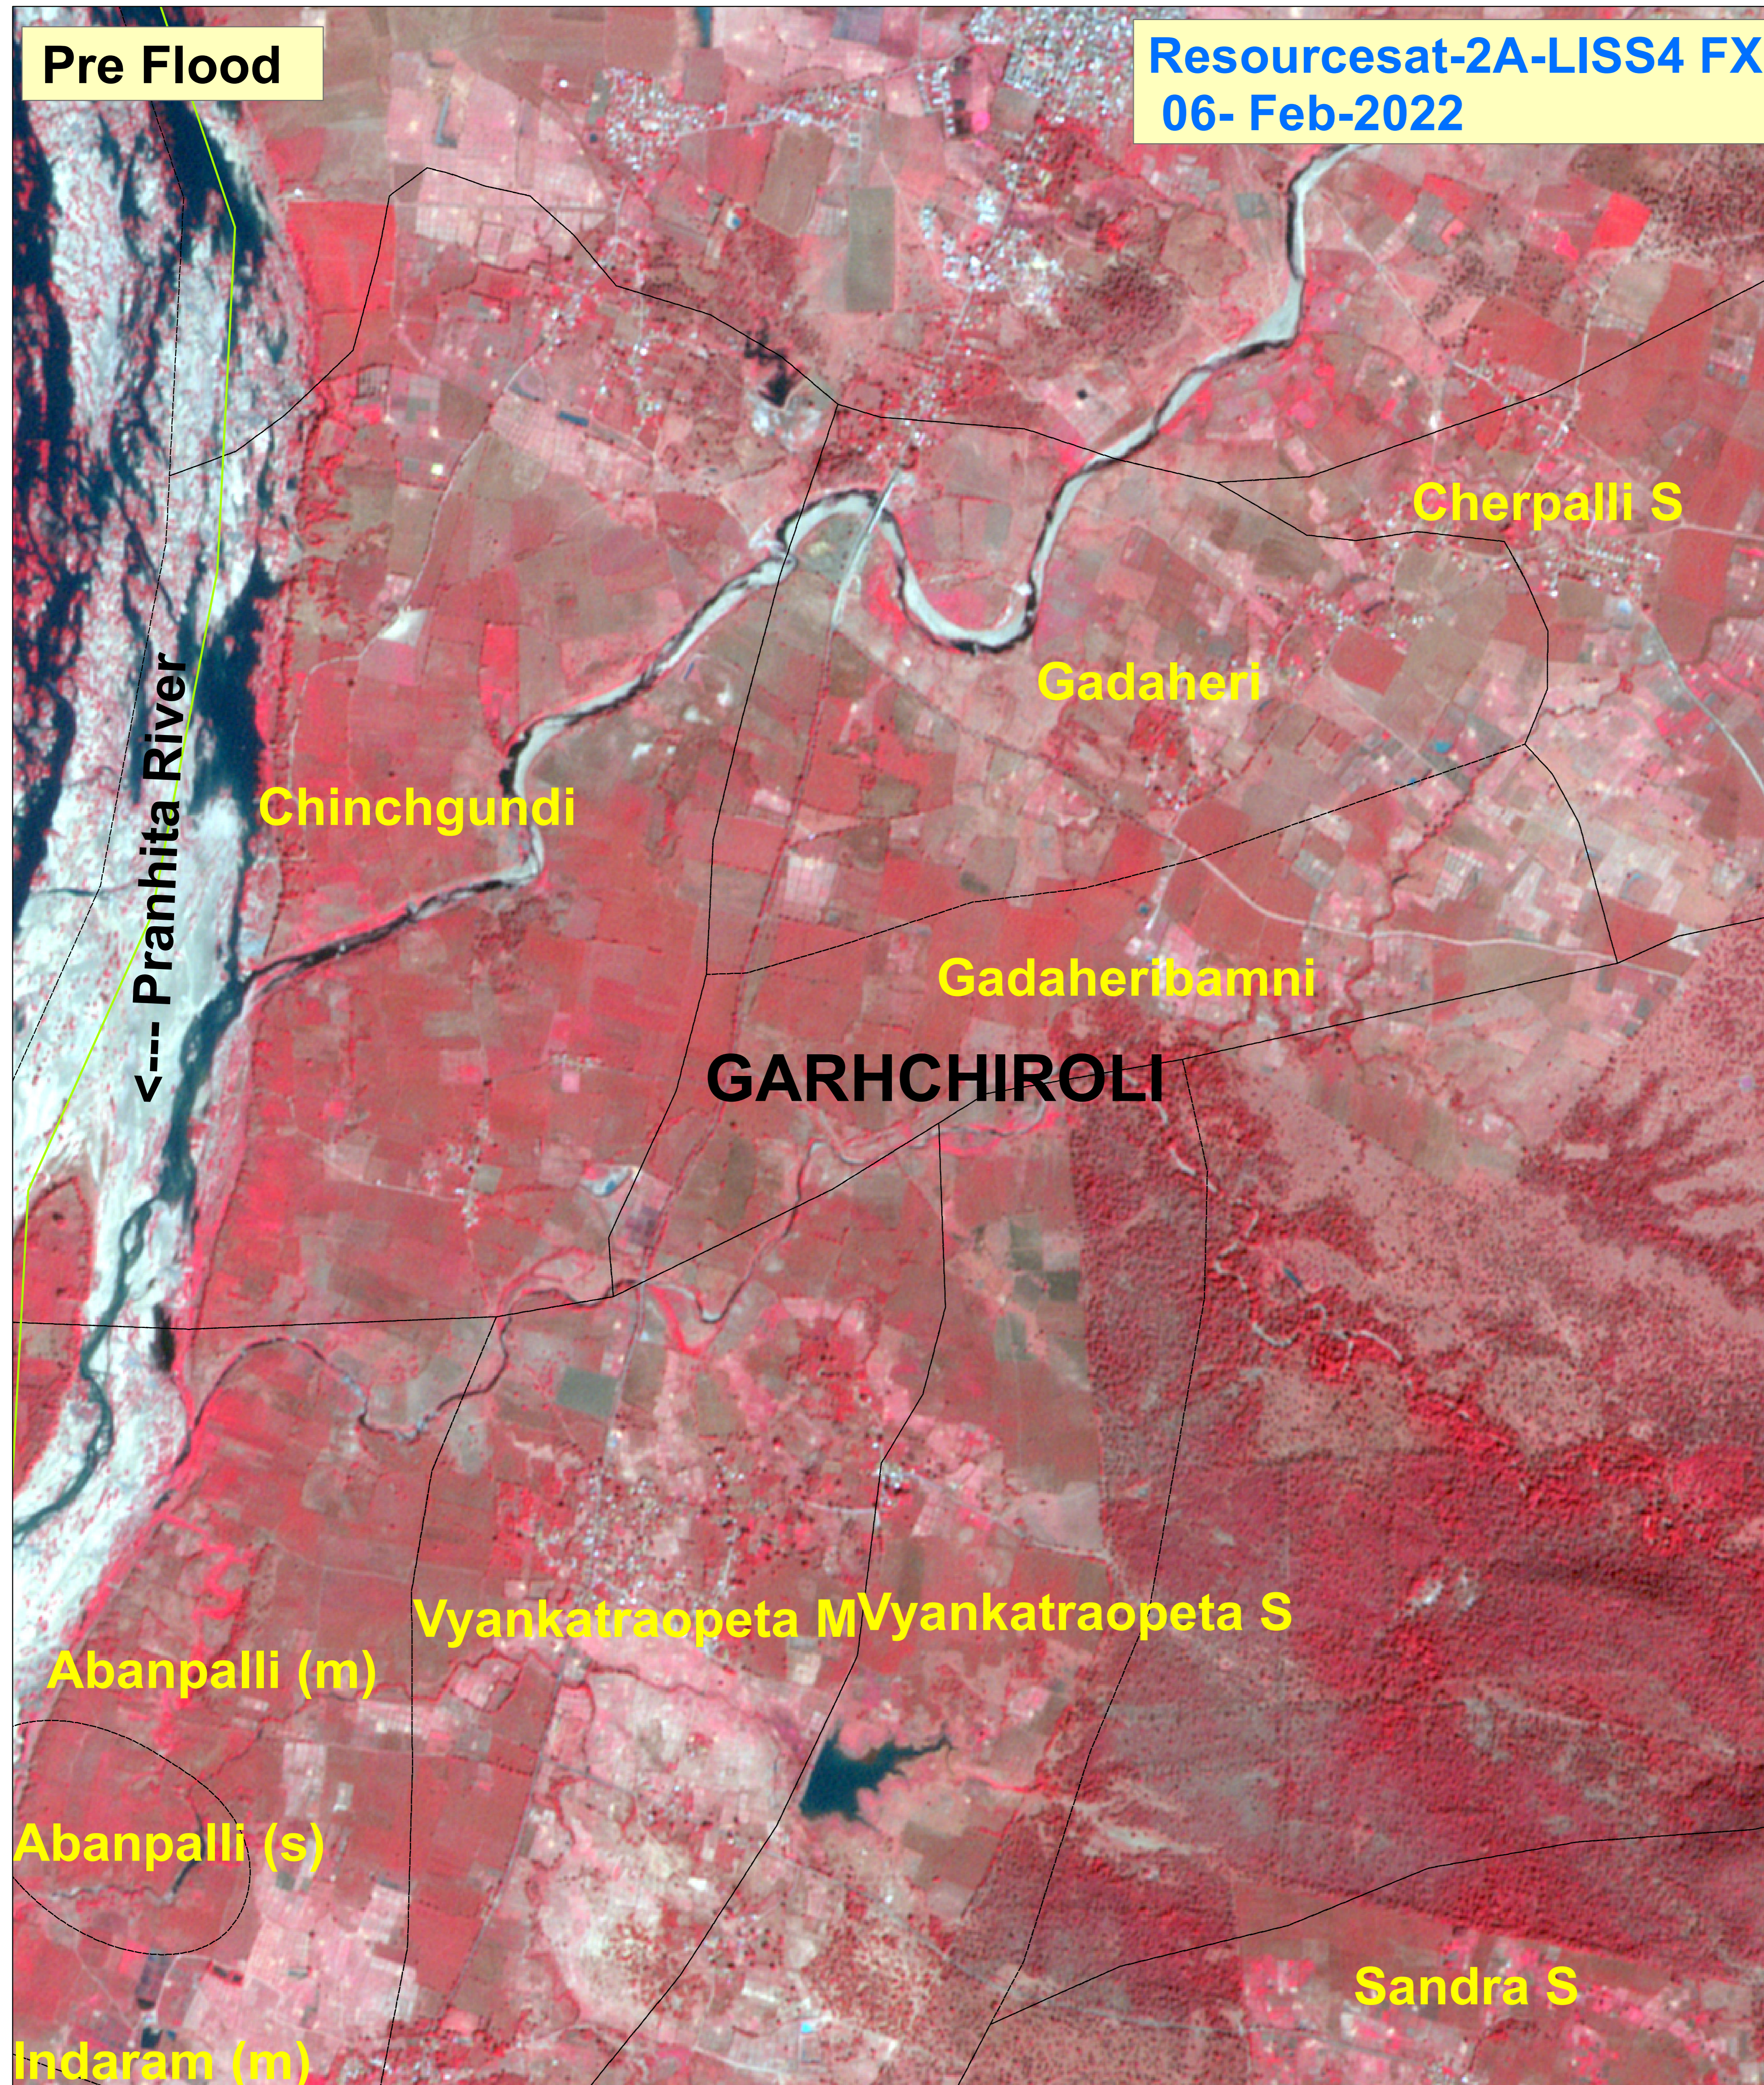

Flood Inundated areas in Part of Garhchiroli District, Maharashtra State

DISASTER EVENT ID:08-FLD-2022-MH

VAP ID: 2022/07

Date of Issue : 18.08.2022

Legend

- District Boundary
- Village Boundary
- Flood Inundation